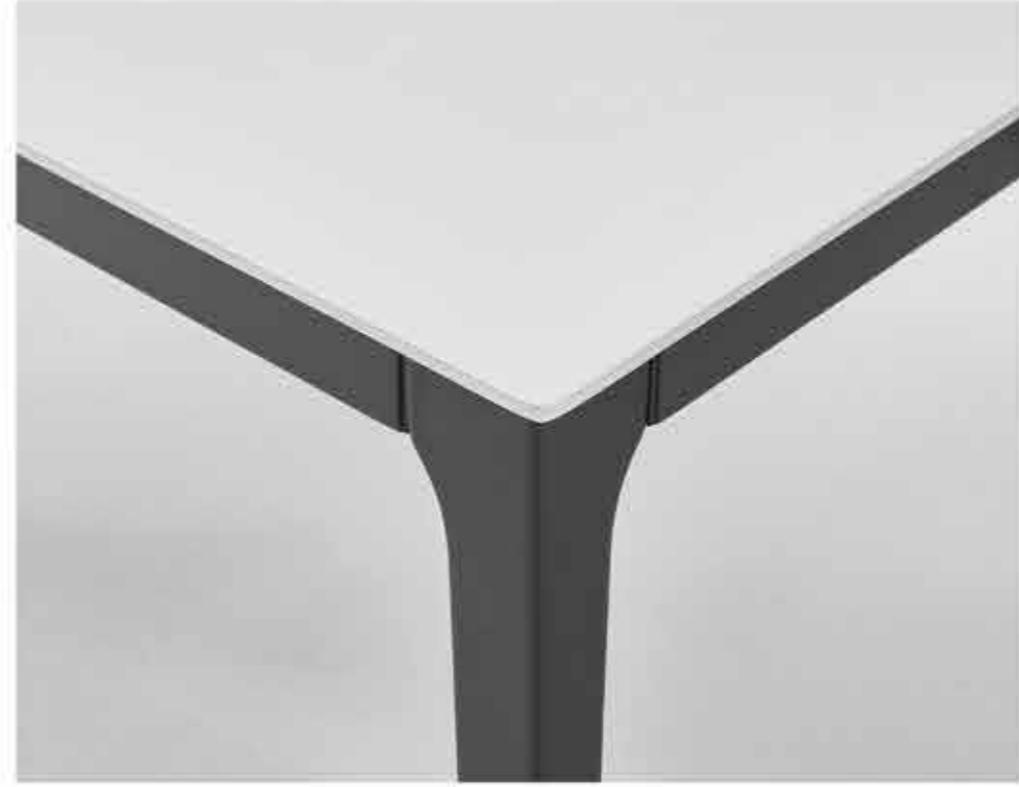

TEKLİ / SINGLE SEATER
E/D: 45 B/W: 87 Y/H: 56