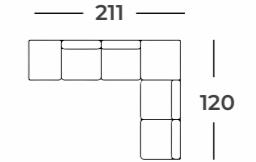

KÖŞE / CORNER
E/D: 70 Y/H: 78